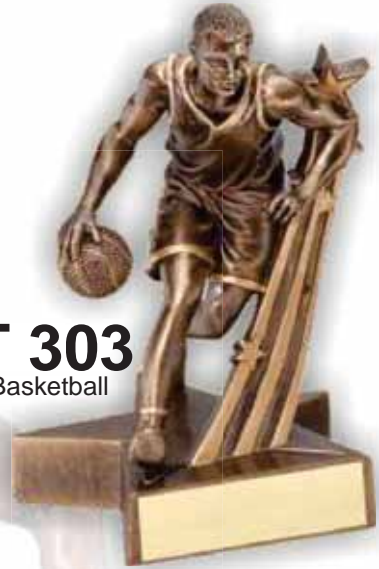

RST 303
Male Basketball

Superstars

Available in 2 sizes